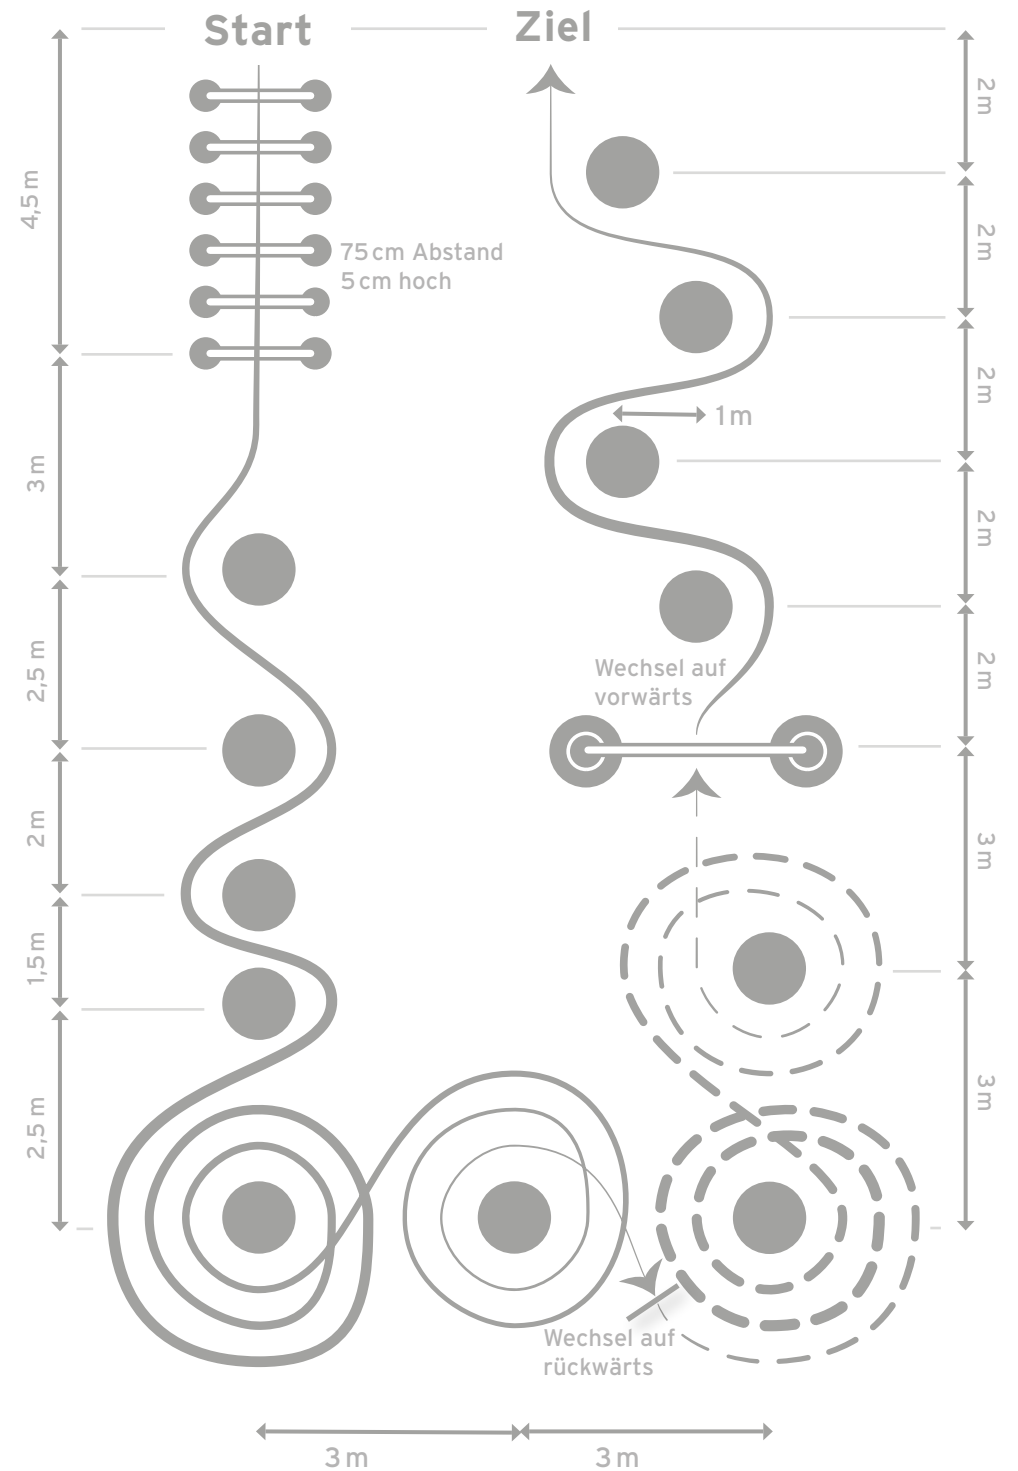

| SkateCARD ★ ★ ★ ★ SILVER LEVEL | Erste Erfolge | Fortgeschritten | Fast Geschafft | Gemeistert |
|---|---------------|-----------------|----------------|------------|
| Skaters Stride | | | | |
| Alternating Swizzles | | | | |
| 1 Foot Slalom | | | | |
| Transitions on Center | | | | |
| X Behinds Forward Going | | | | |
| Backwards X Behind | | | | |
| 180 Jump | | | | |
| Waltz Jump | | | | |
| Lunge Turn | | | | |
| Chasse's | | | | |