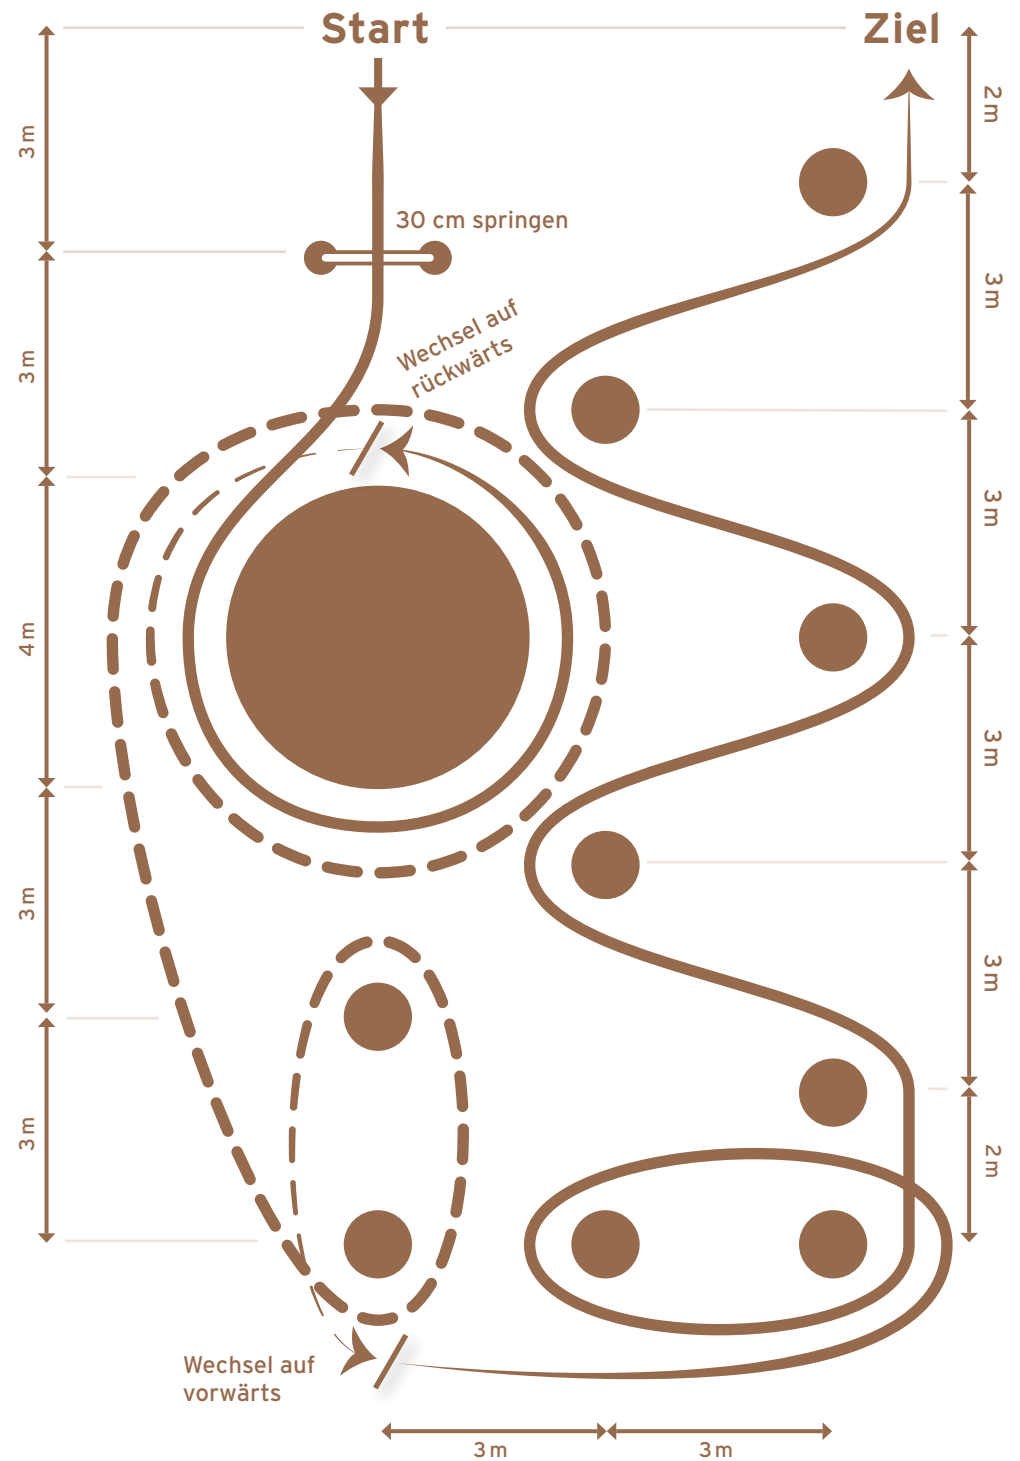

| SkateCARD ★ ★ ★ BRONZE LEVEL | Erste Erfolge | Fortgeschritten | Fast Geschafft | Gemeistert |
|---|---------------|-----------------|----------------|------------|
| Forever Crossovers | | | | |
| Hockey Stop | | | | |
| Parallel Turns | | | | |
| Check Stops (T-Stop) | | | | |
| Pivots | | | | |
| 1-Foot Glides – Outside | | | | |
| Spiral | | | | |
| Backwards Stoking | | | | |
| Toe-Toe & Heel-Heel | | | | |
| Spread Eagle | | | | |